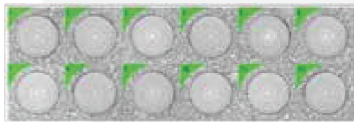

■ Cleaning Performance

Contact the professionals at Fiber Optic Center for a quote or to get more details.

focenter.com • 508-992-6464 | (800) 473-4237 • sales@focenter.com

23 Centre Street • New Bedford, MA 02740 USA

Product specifications and data are subject to change without notice. FOC last update 4/21/2026.