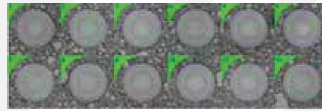

■ **Cleaning Performance**

Contact the professionals at Fiber Optic Center for a quote or to get more details.

focenter.com • 508-992-6464 | (800) 473-4237 • sales@focenter.com

23 Centre Street • New Bedford, MA 02740 USA

Product specifications and data are subject to change without notice. FOC last update 4/21/2026.