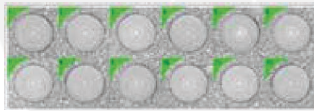

■ **Cleaning Performance**

Contact the professionals at Fiber Optic Center for a quote or to get more details.

focenter.com • 508-992-6464 | (800) 473-4237 • sales@focenter.com

23 Centre Street • New Bedford, MA 02740 USA

Product specifications and data are subject to change without notice. FOC last update 4/21/2026.