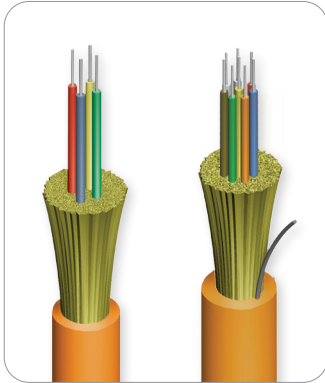

Manufacturer:
AFL

Product Name:
AFL 24 Fiber CPC Plenum 62.5 MM - 1 Unit

Manufacturer Part Number:
CP0246891001

▶ [Click here for more details on the AFL 24 Fiber CPC Plenum 62.5 MM - 1 Unit](#)

QUAD-link and Circular Premise Cable

QUAD-Link and single unit Circular Premise Cable designs allow for excellent packaging density, flexibility, and ease of routing. Buffered to 900 μm, these cables can be directly terminated into connectors in loaded panels or in communications closets.

Features

- Fiber counts 4-24
- Buffered to 900 μm
- Mixed fiber designs available

Applications

- Connectorized communications cables with both send-and-recvie and send-and-recvie backup in a single unit
- Routing between communications closets and equipment rooms
- Intra-building backbones