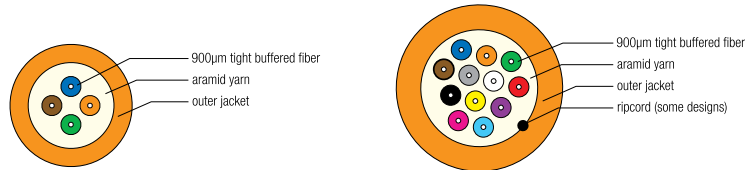

QUAD-Link and single unit Circular Premise Cable designs allow for excellent packaging density, flexibility, and ease of routing. Buffered to 900 μm, these cables can be directly terminated into connectors in loaded panels or in communications closets.

Features

- Fiber counts 4-24
- Buffered to 900 μm
- Mixed fiber designs available

Applications

- Connectorized communications cables with both send-and-recvie and send-and-recvie backup in a single unit
- Routing between communications closets and equipment rooms
- Intra-building backbones

Premise Cable

Cable Components

Fiber Specifications

CORE SIZE/FIBER TYPE	ISO/IEC	MAXIMUM ATTENUATION (dB/km)			OVERFILL LAUNCH MIN. BANDWIDTH (MHz•km)		EMB _c (MHz•km)	GIGABIT ETHERNET MAX. LINK DISTANCE (meters)		10 GIGABIT ETHERNET MAX. LINK DISTANCE (meters)	
		850 nm	1300 nm	1550 nm	850 nm	1300 nm		850 nm	1300 nm	850 nm	1300 nm
(6) 62.5 Giga-Link™ 300	OM1	3.5	1.2	N/A	200	600	N/A	300	550	32	—
(5) 50 Giga-Link™ 600	OM2	3.5	1.5	N/A	500	500	N/A	600	600	82	—
(L) 50 Laser-Link 300	OM3	3.0	1.2	N/A	1,500	500	2,000	1,000	550	300	—
(C) 50 Laser-Link 550	OM4	3.0	1.2	N/A	3,500	500	4,700	1,040	550	550	—
(W) AFL Wideband Multimode	OM5	3.0	1.2	N/A	3,500	500	4,700	1,040	550	550	—
(9) Single-mode (ITU G.652.D/G.657.A1)	OS2	N/A	0.5	0.5	N/A	N/A	N/A	N/A	5,000	N/A	10,000