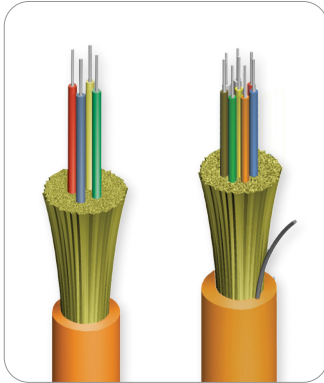

Manufacturer:
AFL

Product Name:
AFL 24 Fiber CPC Riser SM - 1 Unit

Manufacturer Part Number:
CR0249891001

▶ [Click here for more details on the AFL 24 Fiber CPC Riser SM - 1 Unit](#)

QUAD-link and Circular Premise Cable

QUAD-Link and single unit Circular Premise Cable designs allow for excellent packaging density, flexibility, and ease of routing. Buffered to 900 μm, these cables can be directly terminated into connectors in loaded panels or in communications closets.

Features

- Fiber counts 4-24
- Buffered to 900 μm
- Mixed fiber designs available

Applications

- Connectorized communications cables with both send-and-receive and send-and-receive backup in a single unit
- Routing between communications closets and equipment rooms
- Intra-building backbones