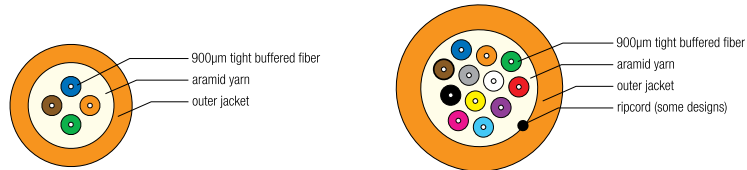

QUAD-Link and single unit Circular Premise Cable designs allow for excellent packaging density, flexibility, and ease of routing. Buffered to 900 μm, these cables can be directly terminated into connectors in loaded panels or in communications closets.

Features

- Fiber counts 4-24
- Buffered to 900 μm
- Mixed fiber designs available

Applications

- Connectorized communications cables with both send-and-receive and send-and-receive backup in a single unit
- Routing between communications closets and equipment rooms
- Intra-building backbones

Premise Cable

Cable Components

Fiber Specifications

CORE SIZE/FIBER TYPE	ISO/IEC	MAXIMUM ATTENUATION (dB/km)			OVERFILL LAUNCH MIN. BANDWIDTH (MHz•km)		EMB _c (MHz•km)	GIGABIT ETHERNET MAX. LINK DISTANCE (meters)		10 GIGABIT ETHERNET MAX. LINK DISTANCE (meters)	
		850 nm	1300 nm	1550 nm	850 nm	1300 nm		850 nm	1300 nm	850 nm	1300 nm
(6) 62.5 Giga-Link™ 300	OM1	3.5	1.2	N/A	200	600	N/A	300	550	32	—
(5) 50 Giga-Link™ 600	OM2	3.5	1.5	N/A	500	500	N/A	600	600	82	—
(L) 50 Laser-Link 300	OM3	3.0	1.2	N/A	1,500	500	2,000	1,000	550	300	—
(C) 50 Laser-Link 550	OM4	3.0	1.2	N/A	3,500	500	4,700	1,040	550	550	—
(W) AFL Wideband Multimode	OM5	3.0	1.2	N/A	3,500	500	4,700	1,040	550	550	—
(9) Single-mode (ITU G.652.D/G.657.A1)	OS2	N/A	0.5	0.5	N/A	N/A	N/A	N/A	5,000	N/A	10,000