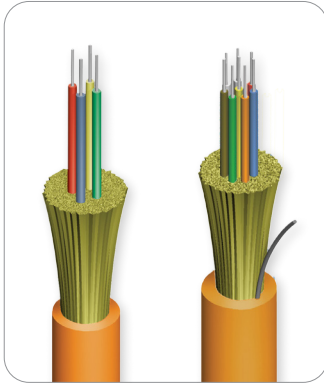

Manufacturer:
AFL

Product Name:
AFL 24 Fiber CPC Riser SM - 4 Units

Manufacturer Part Number:
CR0249441001

▶ [Click here for more details on the AFL 24 Fiber CPC Riser SM - 4 Units](#)

QUAD-link and Circular Premise Cable

QUAD-Link and single unit Circular Premise Cable designs allow for excellent packaging density, flexibility, and ease of routing. Buffered to 900 μm, these cables can be directly terminated into connectors in loaded panels or in communications closets.

Features

- Fiber counts 4-24
- Buffered to 900 μm
- Mixed fiber designs available

Applications

- Connectorized communications cables with both send-and-receive and send-and-receive backup in a single unit
- Routing between communications closets and equipment rooms
- Intra-building backbones