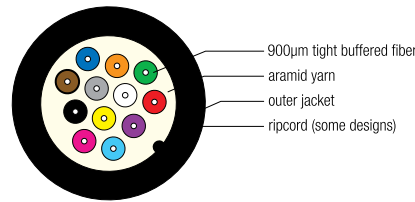

Cable Components

Premise Cable

Fiber Specifications

CORE SIZE/FIBER TYPE	ISO/IEC	MAXIMUM ATTENUATION (dB/km)			OVERFILL LAUNCH MIN. BANDWIDTH (MHz•km)		EMB_c (MHz•km)	GIGABIT ETHERNET MAX. LINK DISTANCE (meters)		10 GIGABIT ETHERNET MAX. LINK DISTANCE (meters)	
		850 nm	1300 nm	1550 nm	850 nm	1300 nm		850 nm	1300 nm	850 nm	1300 nm
(6) 62.5 Giga-Link™ 300	OM1	3.5	1.2	N/A	200	600	N/A	300	550	32	—
(5) 50 Giga-Link™ 600	OM2	3.5	1.5	N/A	500	500	N/A	600	600	82	—
(L) 50 Laser-Link 300	OM3	3.0	1.2	N/A	1,500	500	2,000	1,000	550	300	—
(C) 50 Laser-Link 550	OM4	3.0	1.2	N/A	3,500	500	4,700	1,040	550	550	—
(W) AFL Wideband Multimode	OM5	3.0	1.2	N/A	3,500	500	4,700	1,040	550	550	—
(9) Single-mode (ITU G.652.D/G.657.A1)	OS2	N/A	0.5	0.5	N/A	N/A	N/A	N/A	5,000	N/A	10,000

Contact the professionals at Fiber Optic Center for a quote or to get more details.

focenter.com • 508-992-6464 | (800) 473-4237 • sales@focenter.com

23 Centre Street • New Bedford, MA 02740 USA