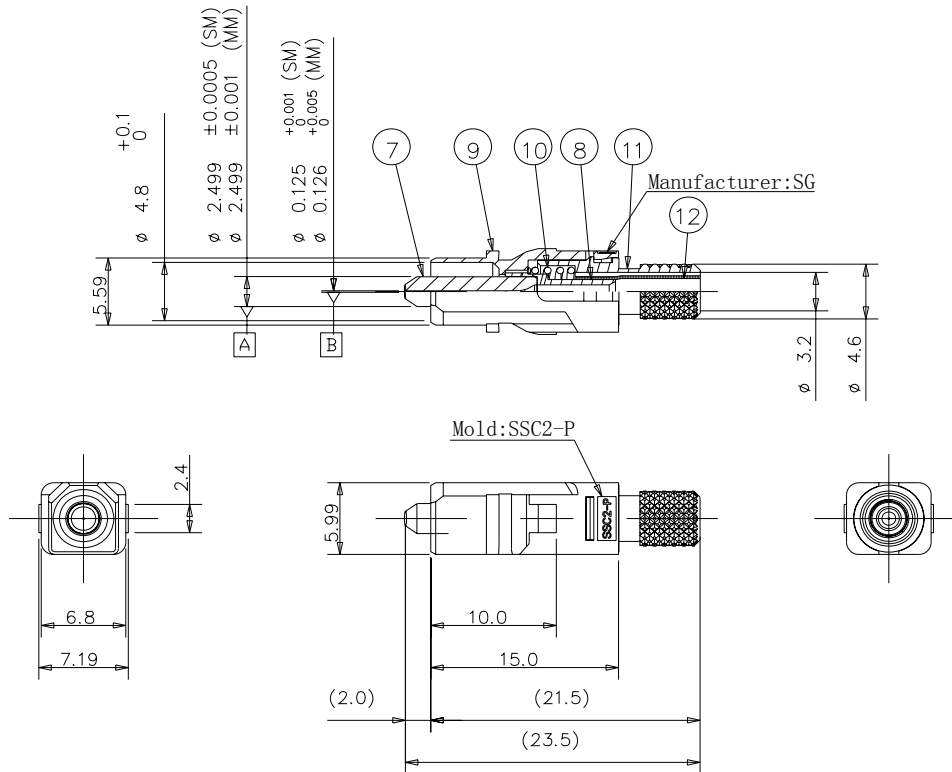

**QC-ZW-005-3**  
**GS-SC Plug**

Unit: mm

Figure 8 ①-2 Main Body(for SC/APC)

**Contact the professionals at Fiber Optic Center for a quote or to get more details.**

focenter.com • 508-992-6464 | (800) 473-4237 • sales@focenter.com