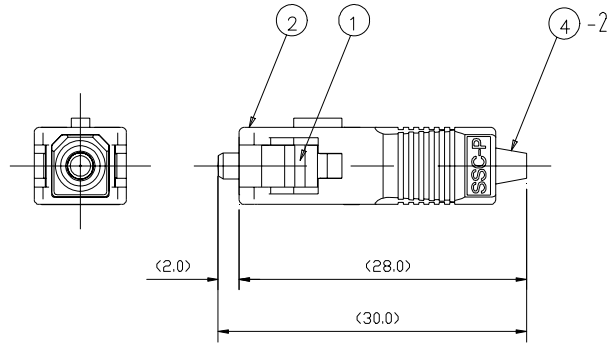

Unit: mm

Figure 1 GS-SC/PC Series Connector Plug (for $\varnothing$ 0.9 mm buffered fiber, rubber boot)

1. Notes: 1 This drawing shows the tentatively assembled condition.
   On practical shipment of GS-SC/PC connector plug, this tentative assembly is not available.
   2 This drawing does not include the cap.