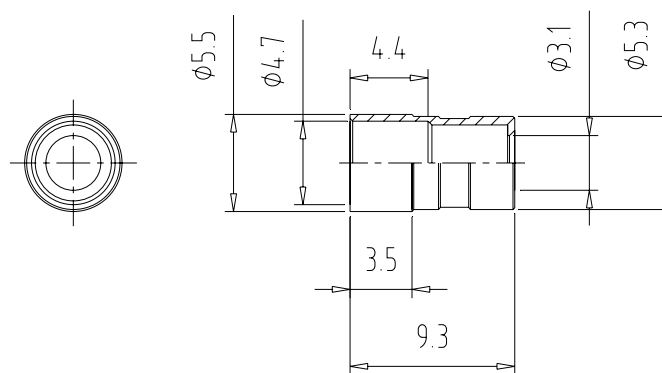

**QC-ZW-005-3**  
**GS-SC Plug**

Unit: mm

Figure 10 ③-1 Crimping Ring (for  $\varnothing$  2 mm cord)

Unit: mm

Figure 11 ③-2 Crimping Ring (for  $\varnothing$  3 mm cord)

**Contact the professionals at Fiber Optic Center for a quote or to get more details.**