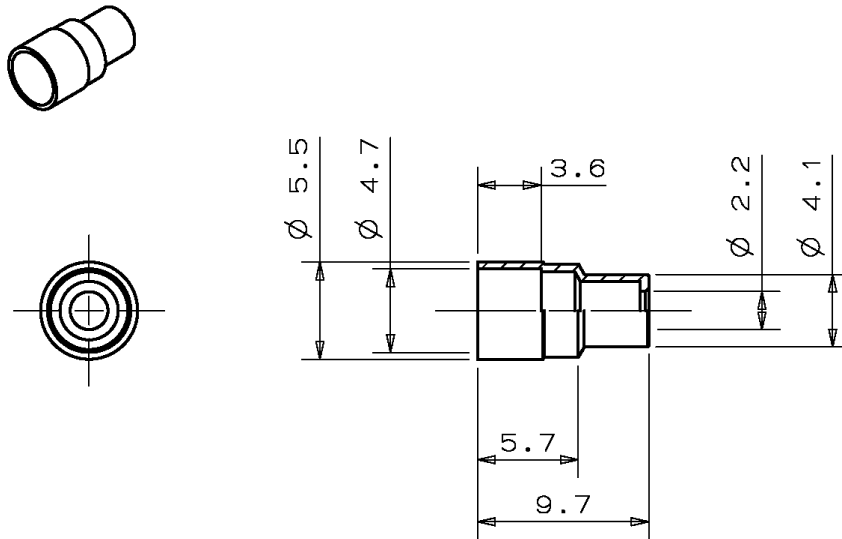

Unit: mm

Figure 10 ③-1 Crimping Ring (for $\varnothing$ 2 mm cord)