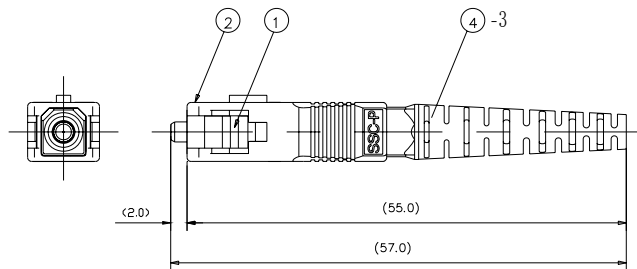

Unit: mm

Figure 5 GS-SC/PC Series Connector Plug (for $\varnothing$ 3 mm cord)

1. Notes: 1 This drawing shows the tentatively assembled condition.
   On practical shipment of GS-SC/PC connector plug, this tentative assembly is not available.
   2 This drawing does not include the cap.