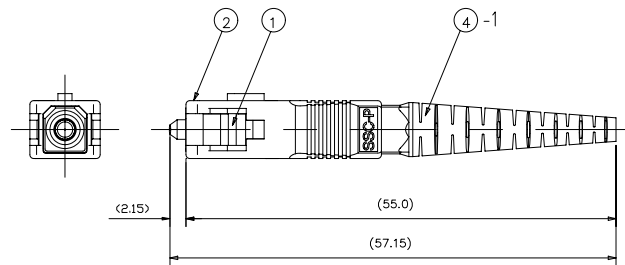

**QC-ZW-005-3**  
**GS-SC Plug**

Unit: mm

Figure 3 GS-SC/PC Series Connector Plug (for  $\varnothing$  2 mm cord)

- Notes: 1 This drawing shows the tentatively assembled condition.  
 On practical shipment of GS-SC/PC connector plug, this tentative assembly is not available.  
 2 This drawing does not include the cap.