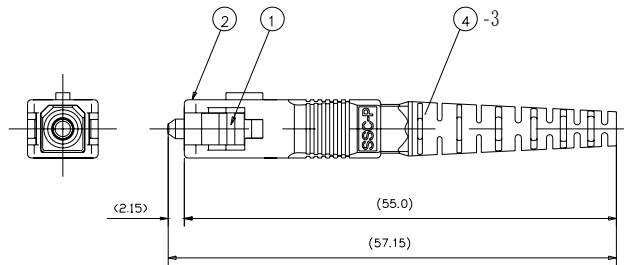

**QC-ZW-005-3**  
**GS-SC Plug**

Unit: mm

Figure 5 GS-SC/PC Series Connector Plug (for  $\varnothing$  3 mm cord)

- Notes: 1 This drawing shows the tentatively assembled condition.  
 On practical shipment of GS-SC/PC connector plug, this tentative assembly is not available.  
 2 This drawing does not include the cap.