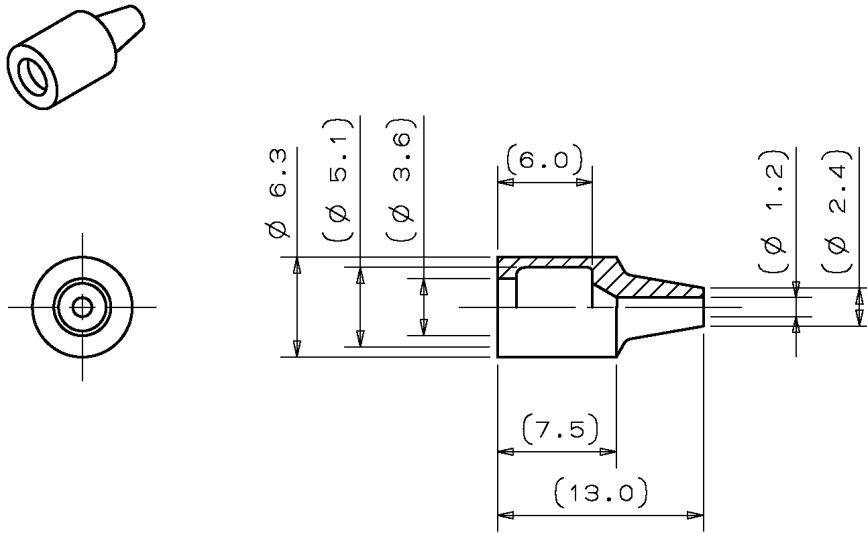

Manufacturer Part Number:

SSC-PE1G-511251A306G • SSC-PE1G-511261A306G • SSC-PE2G-5B1251A306G
SSC-PE2G-5B1261A306G • SSC-PE3G-5C1251A306G • SSC-PE3G-5C1261A306G
SSC-PNE1G-811251B306G • SSC-PNE1G-811261B306G • SSC-PNE2G-8B1251B306G
SSC-PNE2G-8B1261B306G • SSC-PNE3G-8C1251B306G • SSC-PNE3G-8C1261B306G
SSC-PQE1G-C11261A306G • SSC-PQE2G-CB1261A306G • SSC-PBE3G-AC1261A306G

QC-ZW-005-3
GS-SC Plug

Unit: mm

Figure 12 ④-1 Boot (for $\varnothing$ 0.9 mm buffered fiber, rubber boot)