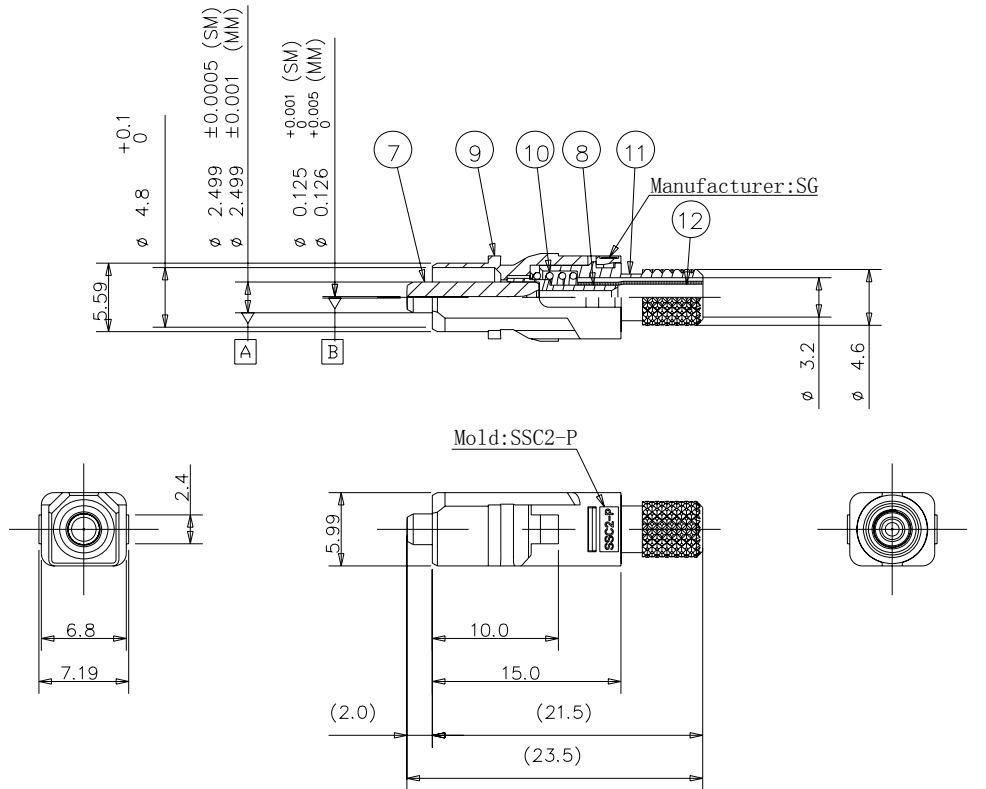

Unit: mm

Contact the professionals at Fiber Optic Center for a quote or to get more details.

focenter.com • 508-992-6464 | (800) 473-4237 • sales@focenter.com

23 Centre Street • New Bedford, MA 02740 USA