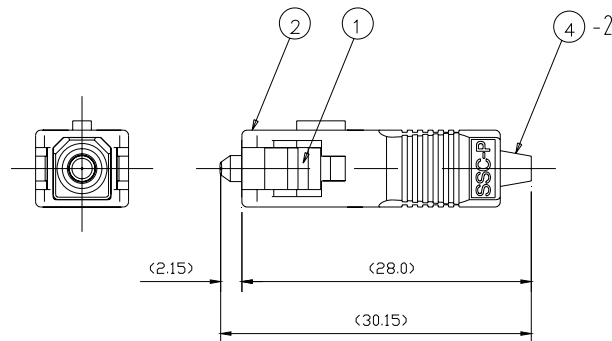

**QC-ZW-005-3**  
**GS-SC Plug**

7 FIGURE

Unit: mm

Figure 1 GS-SC/PC Series Connector Plug (for  $\varnothing$  0.9 mm buffered fiber, rubber boot)

- Notes: 1 This drawing shows the tentatively assembled condition.  
 On practical shipment of GS-SC/PC connector plug, this tentative assembly is not available.  
 2 This drawing does not include the cap.