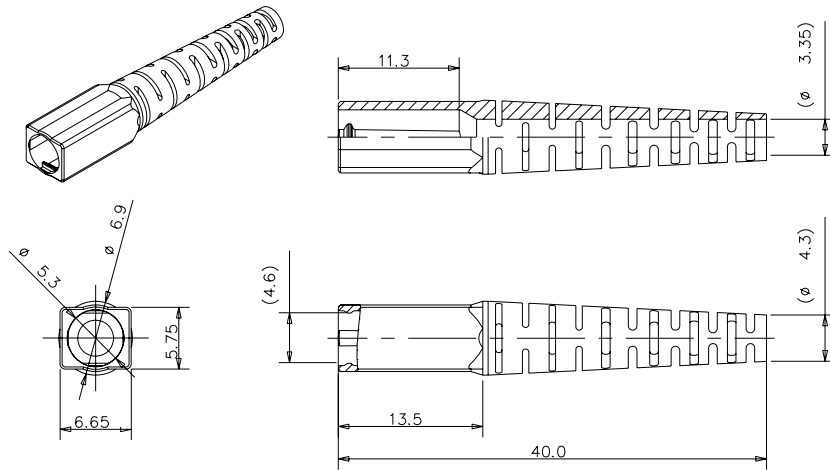

Manufacturer:
Seikoh Giken

Manufacturer Part Number:

SSC-PE1G-511251A306G • SSC-PE1G-511261A306G • SSC-PE2G-5B1251A306G
SSC-PE2G-5B1261A306G • SSC-PE3G-5C1251A306G • SSC-PE3G-5C1261A306G
SSC-PNE1G-811251B306G • SSC-PNE1G-811261B306G • SSC-PNE2G-8B1251B306G
SSC-PNE2G-8B1261B306G • SSC-PNE3G-8C1251B306G • SSC-PNE3G-8C1261B306G
SSC-PQE1G-C11261A306G • SSC-PQE2G-CB1261A306G • SSC-PBE3G-AC1261A306G

QC-ZW-005-3
GS-SC Plug

Unit: mm

Unit: mm

Contact the professionals at Fiber Optic Center for a quote or to get more details.

focenter.com • 508-992-6464 | (800) 473-4237 • sales@focenter.com

23 Centre Street • New Bedford, MA 02740 USA