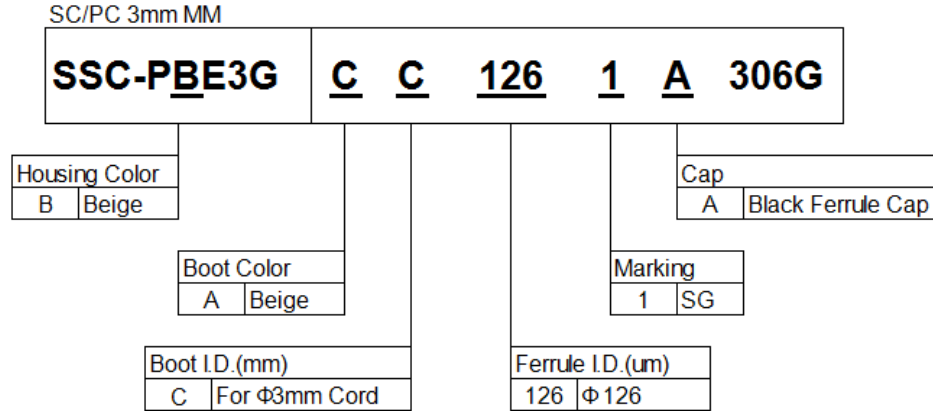

Manufacturer Part Number:

SSC-PE1G-511251A306G • SSC-PE1G-511261A306G • SSC-PE2G-5B1251A306G
SSC-PE2G-5B1261A306G • SSC-PE3G-5C1251A306G • SSC-PE3G-5C1261A306G
SSC-PNE1G-811251B306G • SSC-PNE1G-811261B306G • SSC-PNE2G-8B1251B306G
SSC-PNE2G-8B1261B306G • SSC-PNE3G-8C1251B306G • SSC-PNE3G-8C1261B306G
SSC-PQE1G-C11261A306G • SSC-PQE2G-CB1261A306G • SSC-PBE3G-AC1261A306G

QC-ZW-005-3
GS-SC Plug