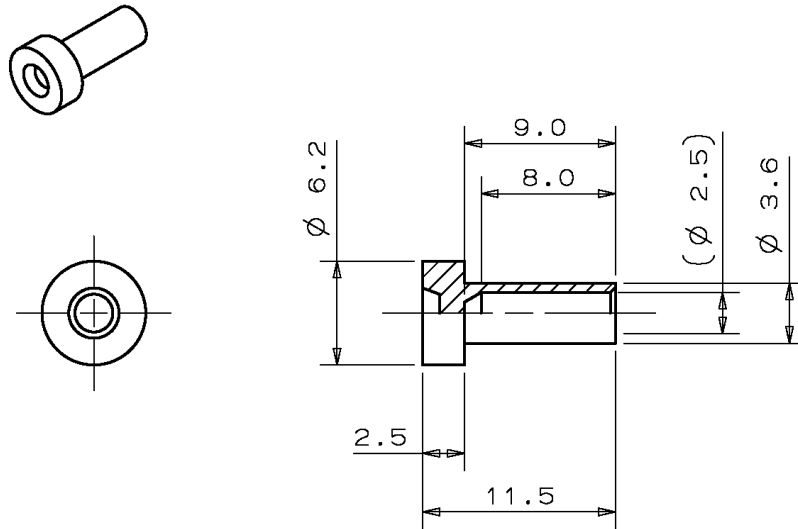

Figure 15 ⑤Cap (Ferrule Cap)

Unit: mm

Figure 14 ④-3 Boot (for $\varnothing$ 3 mm cord)