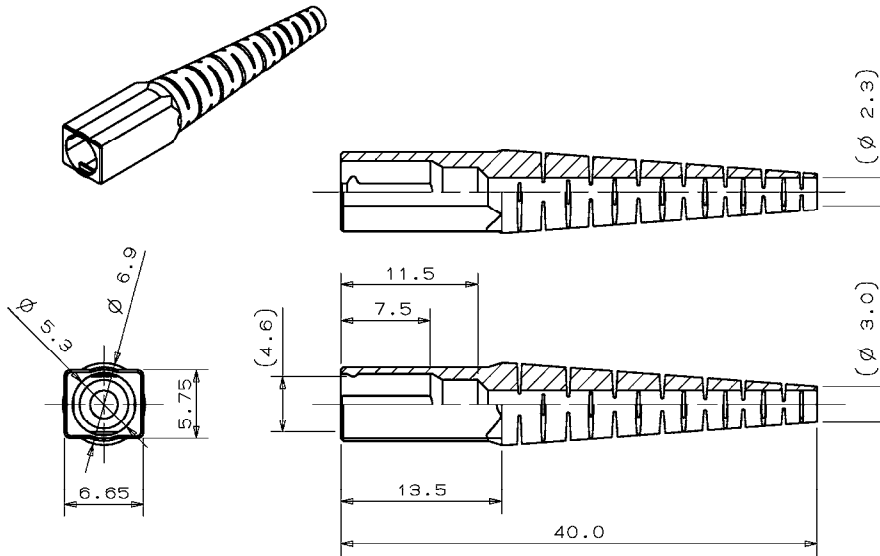

Unit: mm

Figure 13 ④-2 Boot (for $\varnothing$ 2 mm cord)

Contact the professionals at Fiber Optic Center for a quote or to get more details.

focenter.com • 508-992-6464 | (800) 473-4237 • sales@focenter.com

23 Centre Street • New Bedford, MA 02740 USA