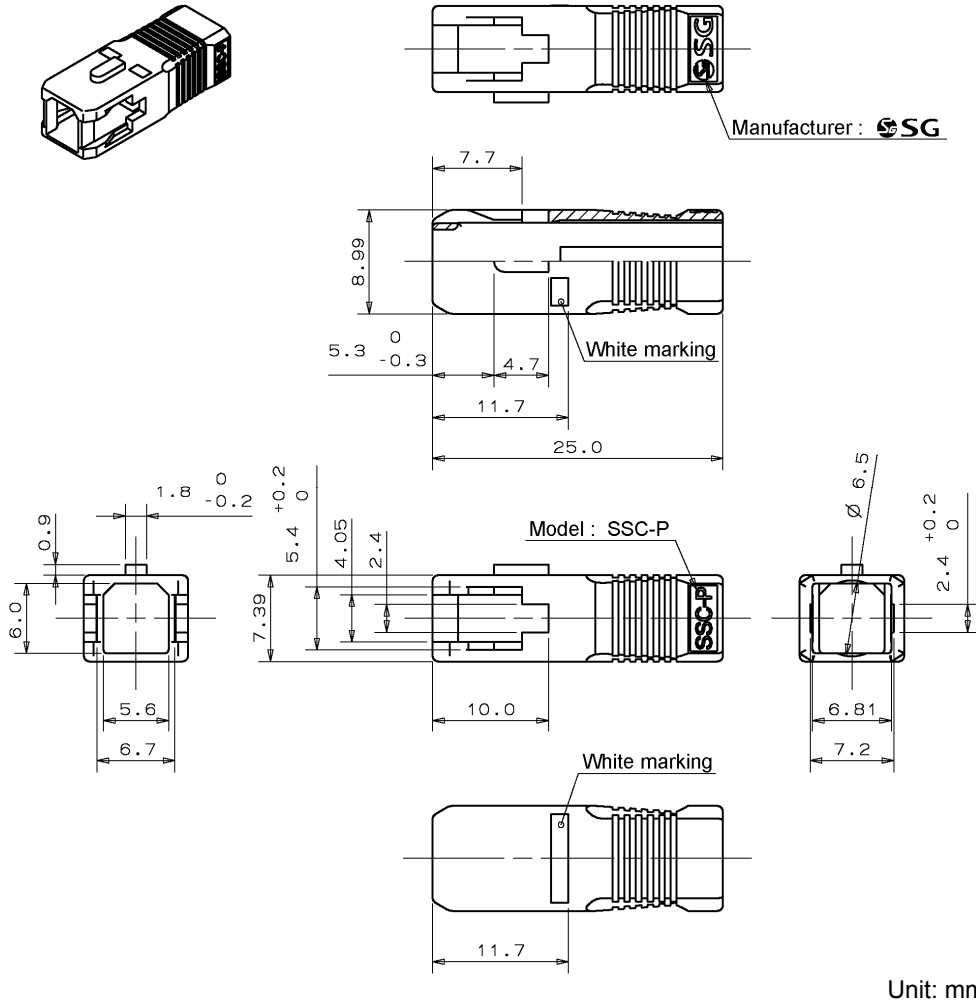

**QC-ZW-005-3**  
**GS-SC Plug**

Figure 9 @Grip

**Contact the professionals at Fiber Optic Center for a quote or to get more details.**

focenter.com • 508-992-6464 | (800) 473-4237 • sales@focenter.com  
23 Centre Street • New Bedford, MA 02740 USA