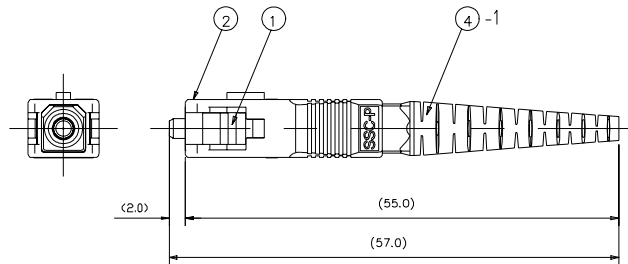

Unit: mm

Figure 3 GS-SC/PC Series Connector Plug (for $\varnothing$ 2 mm cord)

1. Notes: 1 This drawing shows the tentatively assembled condition.
   On practical shipment of GS-SC/PC connector plug, this tentative assembly is not available.
   2 This drawing does not include the cap.