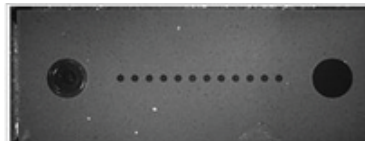

Cleaning Performance

Contact the professionals at Fiber Optic Center for a quote or to get more details.

focenter.com • 508-992-6464 | (800) 473-4237 • sales@focenter.com
23 Centre Street • New Bedford, MA 02740 USA