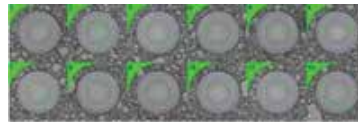

Cleaning Performance

Contact the professionals at Fiber Optic Center for a quote or to get more details.

focenter.com • 508-992-6464 | (800) 473-4237 • sales@focenter.com
23 Centre Street • New Bedford, MA 02740 USA