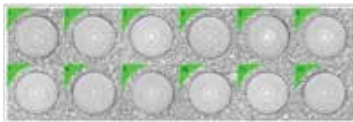

Cleaning Performance

Contact the professionals at Fiber Optic Center for a quote or to get more details.

focenter.com • 508-992-6464 | (800) 473-4237 • sales@focenter.com
23 Centre Street • New Bedford, MA 02740 USA