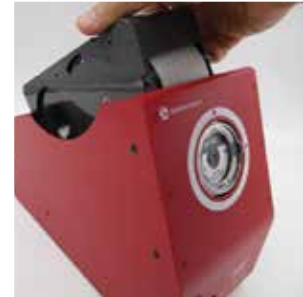

Replacement Cassette