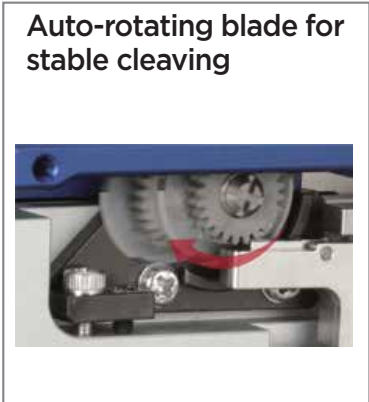

High precision benchtop cleaver

FC-6+ series

Fast. Precise. Robust.

The perfect tool for your cleaving needs

One-action

Accurate

Auto-rotation

Long-life

Manufacturer:
Sumitomo Electric

Product Name:
Sumitomo FC-6R+ Precision Ribbon & Single Fiber Cleaver w/Auto-Rotating Blade & Scrap Catcher

Manufacturer Part Number:
FC-6R+

>> Find Out More Details on the Sumitomo FC-6R+ Precision Ribbon & Single Fiber Cleaver w/Auto-Rotating Blade & Scrap Catcher <<