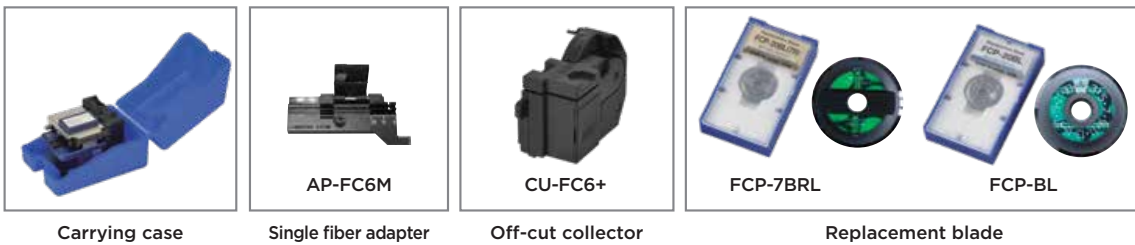

Contact the professionals at Fiber Optic Center for a quote or to get more details.

focenter.com • 508-992-6464 | (800) 473-4237 • sales@focenter.com

23 Centre Street • New Bedford, MA 02740 USA

Product specifications and data are subject to change without notice.