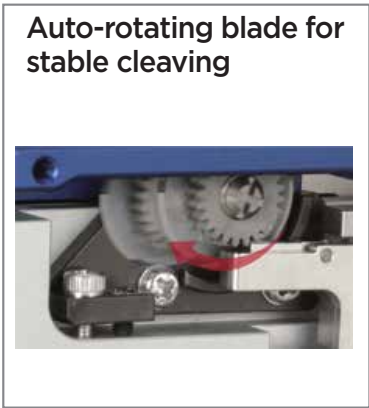

Specifications			
Part number	FC-6R+		FC-6S+
Features			
One-action cleave	✓		✓
Applicable to universal fiber count	✓		-
Automatic blade rotation	✓		-
Details			
Applicable fiber	Material	Silica glass	
	Cladding diameter	125 um	
Single fiber adapter	Fiber count	Single to 12-fiber ribbon	Single fiber
		Pre-fitted (AP-FC6M)	
Cleave length	5-20 mm (0.25) / 10-20 mm (0.9) / 10mm (Ribbon)		5-20 mm (0.25) / 10-20 mm (0.9)
Cleave angle (Typical)	0.5 degrees		
Off-cut collector	Automatic (CU-FC6+)		
Dimensions (W x D x H)	100 x 81 x 63mm		
Weight	440g		430g
Spare blade (Field replaceable)	FCP-7RBL		FCP-BL
Blade life ¹⁾	60,000 fibers (2,500 fibers x 24 positions)		54,000 fibers (2,250 fibers x 24 positions)

*1: Blade life is not guaranteed. It may vary depending on the operating environment.

Standard package			
Part name	Part No.	FC-6R+	FC-6S+
Main body	FC-6R+	1pc	-
	FC-6S+	-	1pc
Carrying case	CC-6H	1pc	1pc
Single fiber adapter	AP-FC6M	1pc	1pc
Off-cut collector	CU-FC6+	1pc	1pc

Optional accessories and consumables		
Part name	Part No.	Note
Carrying case	-	
Single fiber adapter	AP-FC6M	for 250, 900um fiber
Off cut collector	CU-FC6+	for FC-6R+, FC-6S+
Replacement blade	FCP-7RBL	for FC-6R+
	FCP-BL	for FC-6S+